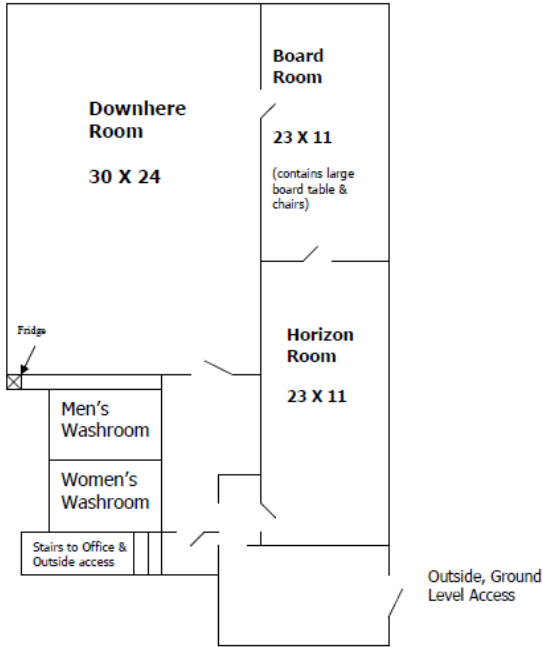

# DOWNHERE ROOM, BOARD ROOM, HORIZON ROOM

**ROOM** - Located directly below the Office, these rooms have their own outside access as well as Men's & Women's washroom facilities.

**Downhere Room:** This room holds up to 40 people. It is intimate and comfortable for mid-size groups.

## Room Layout:

- Boardroom
- U-shaped
- Casual

Downhere Room – casual layout

## **Board Room:**

Equipped with a large Board table, this room holds 12-14 comfortably around the table.

Board room layout

Horizon Room

**Horizon Room:** Ideal as a Seminar or Breakout room, this room holds up to 16 Boardroom style or in a circle.