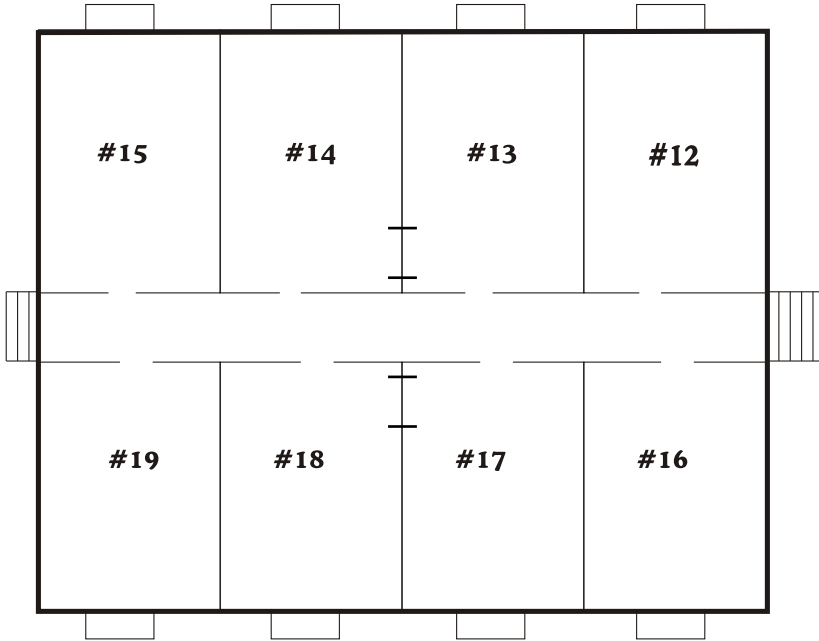

Fair Havens

Bible Conference & Retreat Centre

RIVERSIDE WEST

Maximum capacity 32. Room #'s 12, 13, 15, 16, 17, 19 each have a new Pillow-Top queen bed and a double sofa bed. Room #'s 14 & 18 each have a new Pillow-Top queen bed and a bunk bed. Room #'s 13 & 14 and 17 & 18 are connected by an adjoining door which can be opened to create 2 "Family Units". Each of the 8 rooms has a 4 pc. bath and A/C.

#12

1.
2.
3.
4.

#13

1.
2.
3.
4.

#14

1.
2.
3.
4.

#15

1.
2.
3.
4.

#16

1.
2.
3.
4.

#17

1.
2.
3.
4.

#18

1.
2.
3.
4.

#19

1.
2.
3.
4.