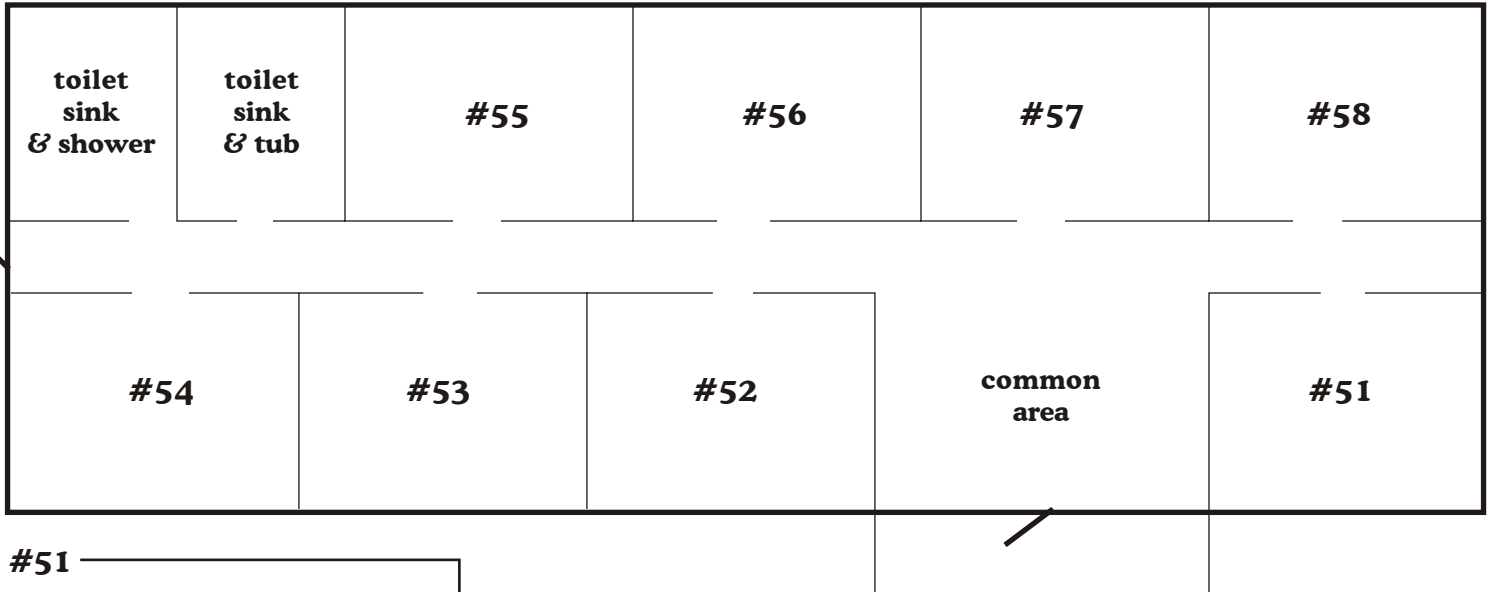

Fair Havens

Bible Conference & Retreat Centre

LIVINGSTONE LODGE

Capacity: 18. Rooms #51 & #54 have one bunk bed with double bed on the bottom & a single bed on top. Rooms #52, #53, #55, #56, #57 #58 have one double bed. All rooms have a sink.

#51

1. _____

2. _____

#52

1. _____

2. _____

#53

1. _____