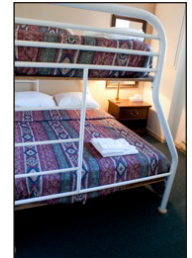

Fair Havens

Bible Conference & Retreat Centre

BILL CRUMP CENTRE

Maximum capacity: 38. Each unit is air conditioned and has a 4 piece bathroom. Upper level accommodation and outdoor access to rooms. Rooms #21-28 have two double beds each. The Suite (#29) has 1 room with a queen bed, 1 room with a double/single bunk, and 1 double sofa bed in the living area.

#29 Master Bedroom

Bathroom

Double/Single Bunk

#29 Common Area

#29 Double Sofa Bed

#21-28 Two Double Beds

#21

- 1.
- 2.
- 3.
- 4.