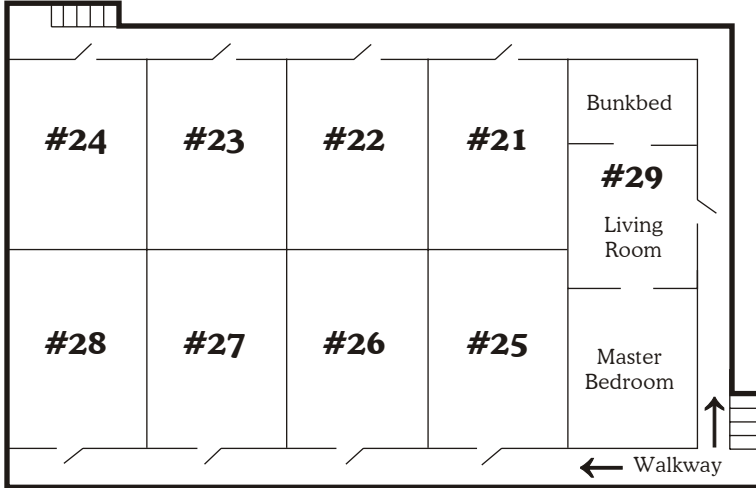

Fair Havens

Bible Conference & Retreat Centre

BILL CRUMP CENTRE

Maximum capacity: 38. Each unit is air conditioned and has a 4 piece bathroom. Upper level accommodation and outdoor access to rooms. Rooms #21-28 have two double beds each. The Suite (#29) has 1 room with a queen bed, 1 room with a double/single bunk, and 1 double sofa bed in the living area.

#29 Master Bedroom

Bathroom

Double/Single Bunk

#29 Common Area

#29 Double Sofa Bed

#21-28 Two Double Beds

#21

- 1.
- 2.
- 3.
- 4.

#22

- 1.
- 2.
- 3.
- 4.

#23

- 1.
- 2.
- 3.
- 4.

#24

- 1.
- 2.
- 3.
- 4.

#25

- 1.
- 2.
- 3.
- 4.