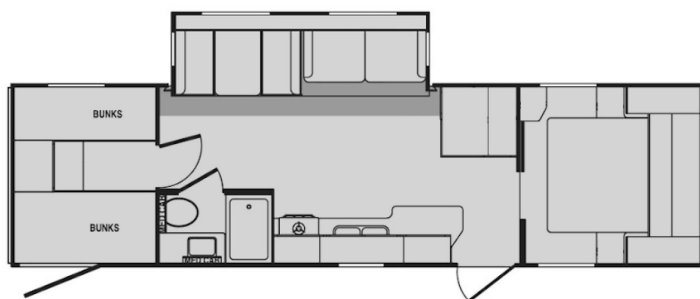

# Housekeeping Trailer 132

## Sunset Trail—30' - sleeps 6-7

- Queen Bed at front – sleeps 2
- Two Bunk Beds at back – sleeps 4
- Dining table
- Kitchen sink, stove, refrigerator, cupboards & microwave
- Toilet, sink, shower/tub
- Air conditioner