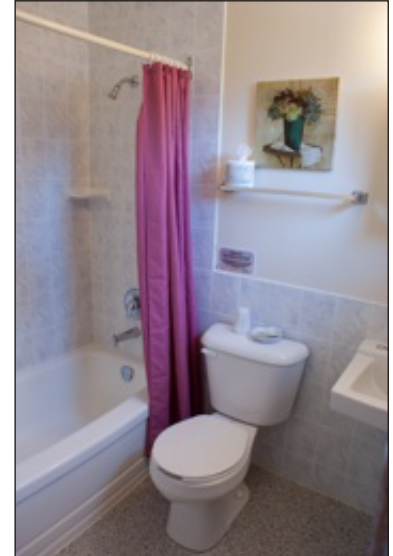

Fair Havens

Bible Conference & Retreat Centre

OAKLANDS MOTEL

Capacity: 40. Each room has 2 double beds and 1 roll-away cot, 4 piece bathroom. Ground level accommodation (1 step up to porch); outdoor access to rooms. Ceiling fan, front & back window for cross breeze. Wheelchair accessible.

#31

- 1.
- 2.
- 3.
- 4.
- 5.

#32

- 1.
- 2.
- 3.
- 4.
- 5.

#33

- 1.
- 2.
- 3.
- 4.
- 5.

#34

- 1.
- 2.
- 3.
- 4.
- 5.