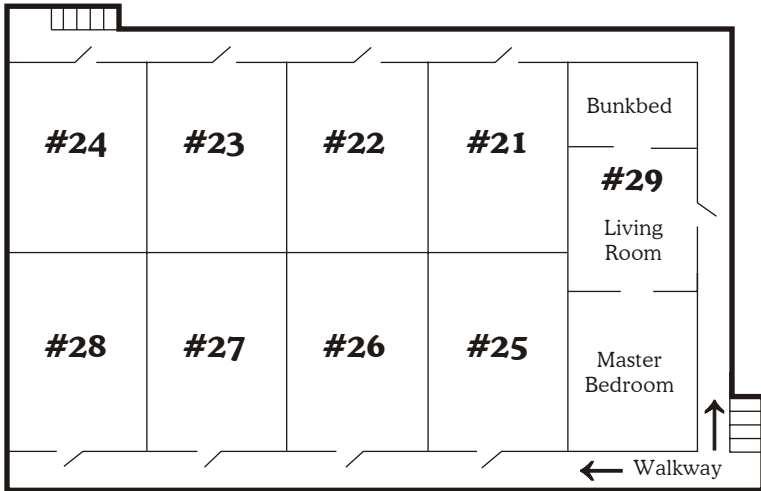

FAIR HAVENS

CAMP & CONFERENCE CENTRE

BILL CRUMP CENTRE

Maximum capacity: 38. Each unit is air conditioned and has a 4 piece bathroom. Upper level accommodation and outdoor access to rooms. Rooms #21-28 have two double beds each. The Suite (#29) has 1 room with a queen bed, 1 room with a double/single bunk, and 1 double sofa bed in the living area.

#29 Master Bedroom

Bathroom

Double/Single Bunk

#29 Common Area

#29 Double Sofa Bed

#21-28 Two Double Beds

#21

- 1.
- 2.
- 3.
- 4.

#22

- 1.
- 2.
- 3.
- 4.

#23

- 1.
- 2.
- 3.
- 4.

#24

- 1.
- 2.
- 3.
- 4.

#25

- 1.
- 2.
- 3.
- 4.