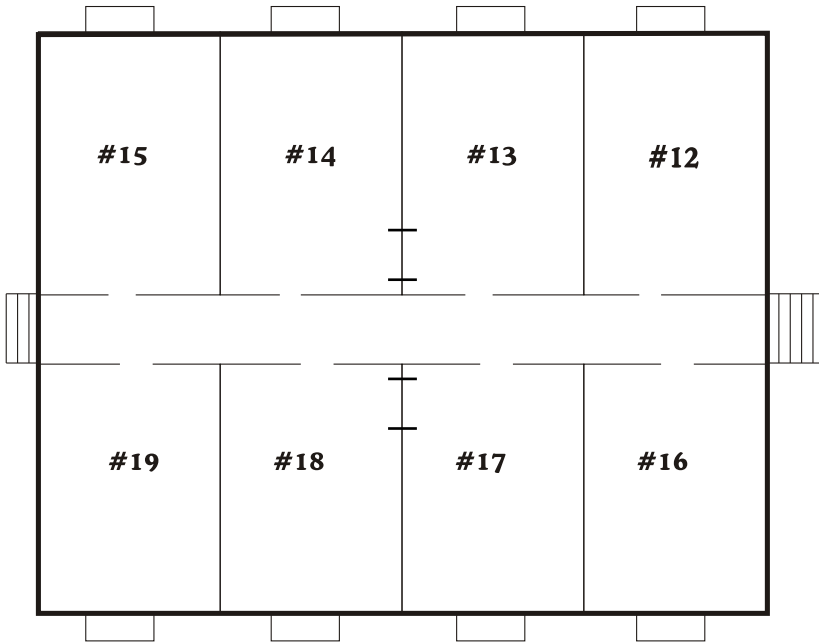

Maximum capacity 32. Rooms 12, 13, 15, 16, 17, 19 each have a new Pillow-Top queen bed and a double pull out couch. Rooms 14 & 18 each have a new Pillow-Top queen bed and a bunk bed. Rooms 13 & 14 and 17 & 18 are connected by an adjoining door which can be opened to create 2 "Family Units". Each of the 8 rooms has a 4 pc. bath and A/C.

#12

1.
2.
3.
4.

#13

1.
2.
3.
4.

#14

1.
2.
3.
4.

#15

1.
2.
3.
4.

#16

1.
2.
3.
4.

#17

1.
2.
3.
4.

#18

1.
2.
3.
4.

#19

1.
2.
3.
4.