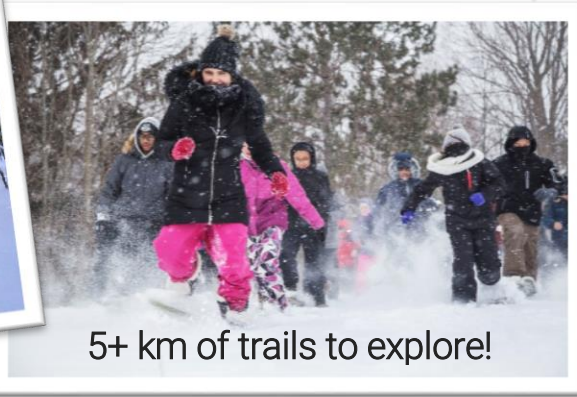

5+ km of trails to explore!

Add on: $50/group
1 x **Kick-sled Rental**
(self-propelled dog-sleds)